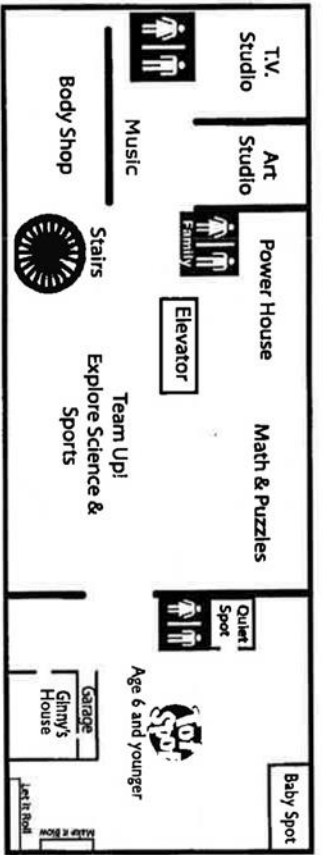

I will save energy by:

Find Inspiration in the Power of Electricity Exhibit!

For more fun, check out www.DiscoveryCenterMuseum.org for Girl Scout Badge Workshops, Camp-ins, and Museum Scout Days!

discovery center MUSEUM

At Riverfront Museum Park
711 North Main Street
Rockford, IL 61103
www.discoverycentermuseum.org
815-963-6769

Upper Level

Main Level